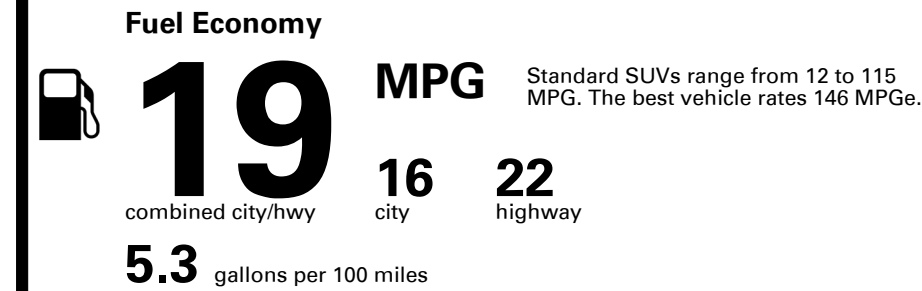

## EPA DOT Fuel Economy and Environment

Gasoline Vehicle

**You spend \$8,000**  
 more in fuel costs over 5 years compared to the average new vehicle.

**Annual fuel cost \$3,300**

Fuel Economy & Greenhouse Gas Rating (tailpipe only)